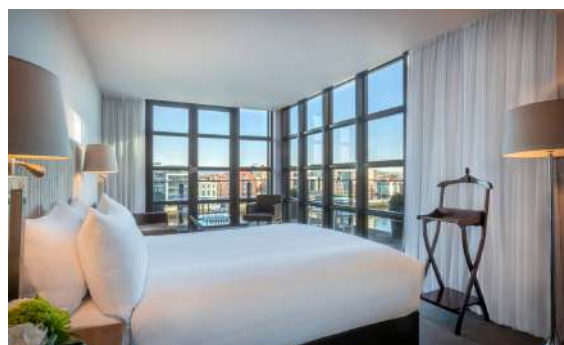

# THE SPENCER HOTEL

The Pantry

East Restaurant

Lobby Lounge

18 metre  
Swimming Pool

209 Rooms  
& Suites

MEETINGS AT  
THE  
SPENCER