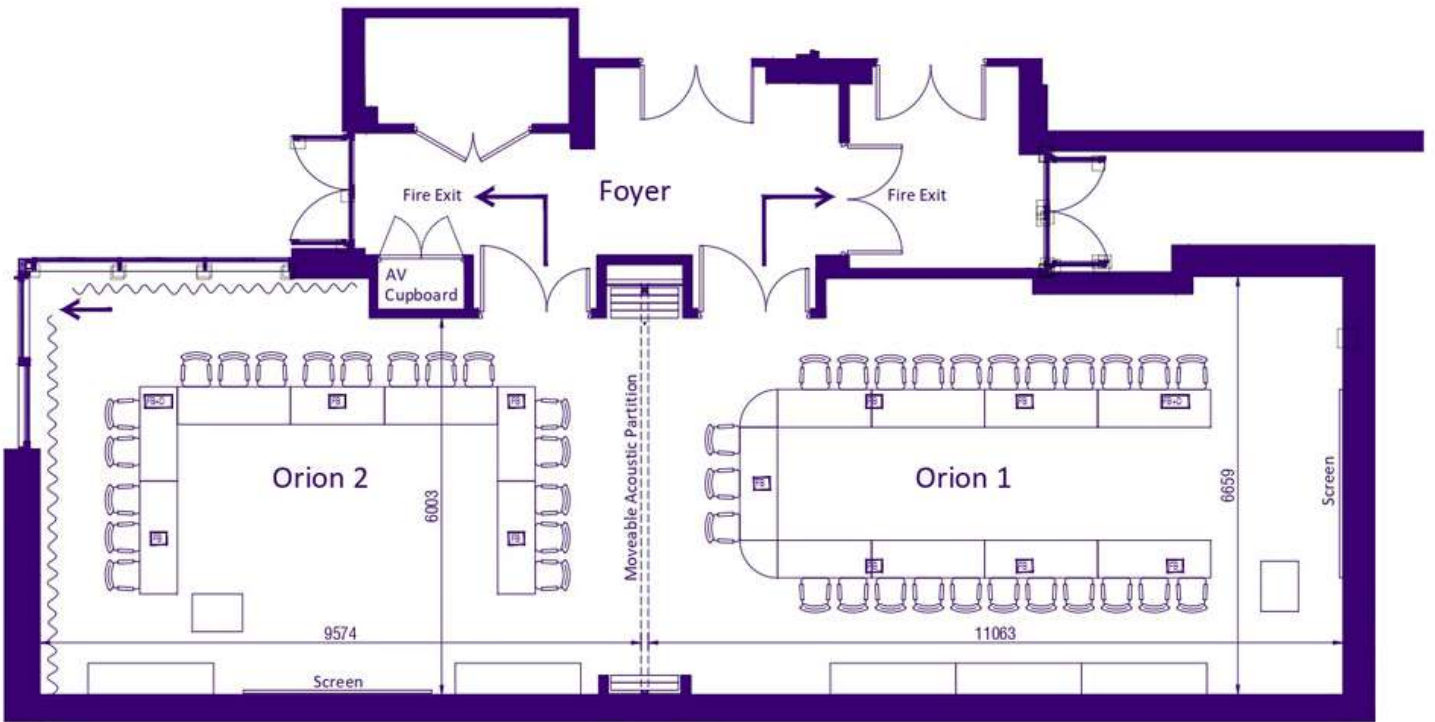

GROUND FLOOR

The Orion Suite