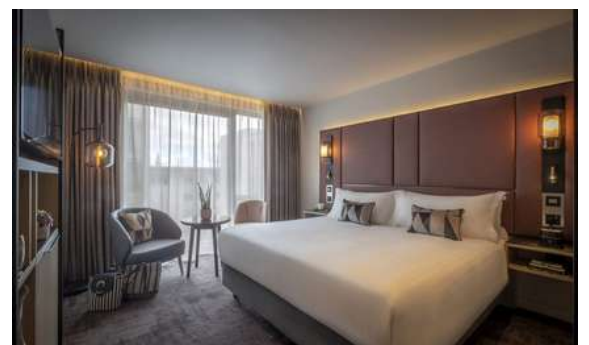

# THE SPENCER HOTEL

The Pantry

East Restaurant

Lobby Lounge

18 metre  
Swimming Pool

209 Rooms  
& Suites

MEETINGS AT  
THE  
SPENCER