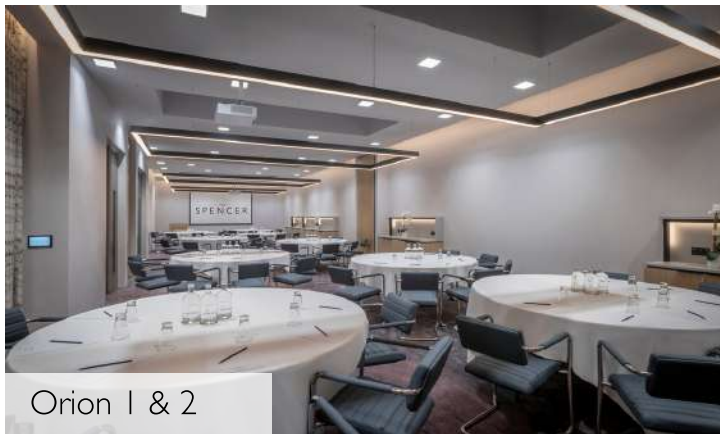

GROUND FLOOR

The Orion Suite