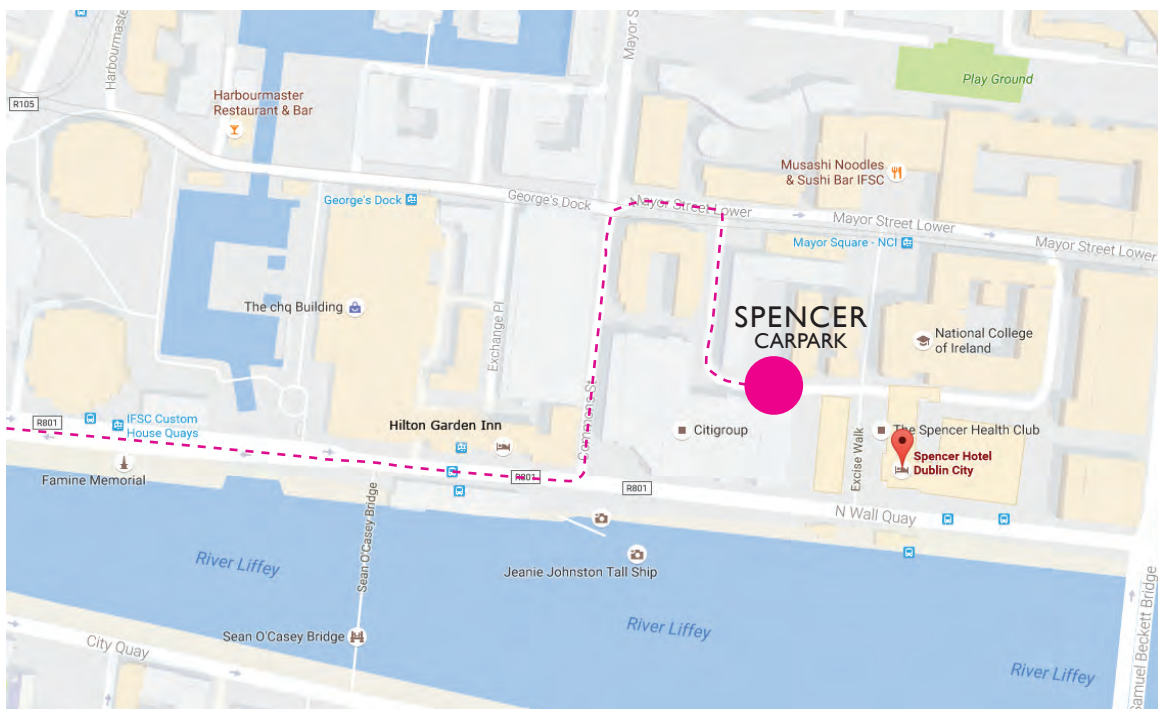

THE SPENCER

DRIVING INSTRUCTIONS TO THE SPENCER CAR PARK FROM CUSTOM HOUSE QUAY

1. Turn Left after Hilton Garden Inn (River Liffey to your right)
2. Take 1st right at the crossroads onto Mayor Street
3. Take 1st Right onto Alderman Way
4. Please be vigilant for oncoming Trams in either direction at this junction
5. The Spencer Hotel Carpark will be located on your left hand side, please stop and press the button and wait for the reception staff to respond
6. Please get your ticket validated at reception on departure

GPS co-ordinates for car park:

N° 53 20' 54"

W° 6 14' 41"

In the event that the Spencer Car Park is full, please be aware that alternative parking is available in the NCI Car Park which is also located on Alderman way, located to the right once your turn off Mayor street.

Car parking charges:

€3.20 per hour or €18.00 overnight

Please note that parking is subject to availability.

Excise Walk, IFSC
Dublin 1, Ireland
T:+353 (0)1 433 8800
E:reservations@thespencerhotel.com
www.thespencerhotel.com

THE
SPENCER